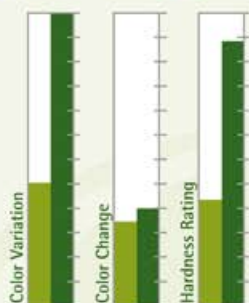

PRODUCT SPECS

THICKNESS 9/16"
WIDTH 3 7/8"
LENGTH 72"
EDGE Micro Bevel

FINISH

Klupp Miraphen Aluminum Oxide
with Anti-Scratch Top Coat

INSTALLATION

Glue or Staple/Nail

American Red Oak Mardi Gras

*Environmentally Responsible,
Quality Conscience,
Fashion Inspired,
...GreenWood Products*

COLOR VARIATION

Mardi Gras is composed of 100% recycled scrap hardwood resulting in extreme color variation.

GRAIN VARIATION

Mardi Gras is composed of 100% recycled hardwood scrap material resulting in extreme and random grain variation.